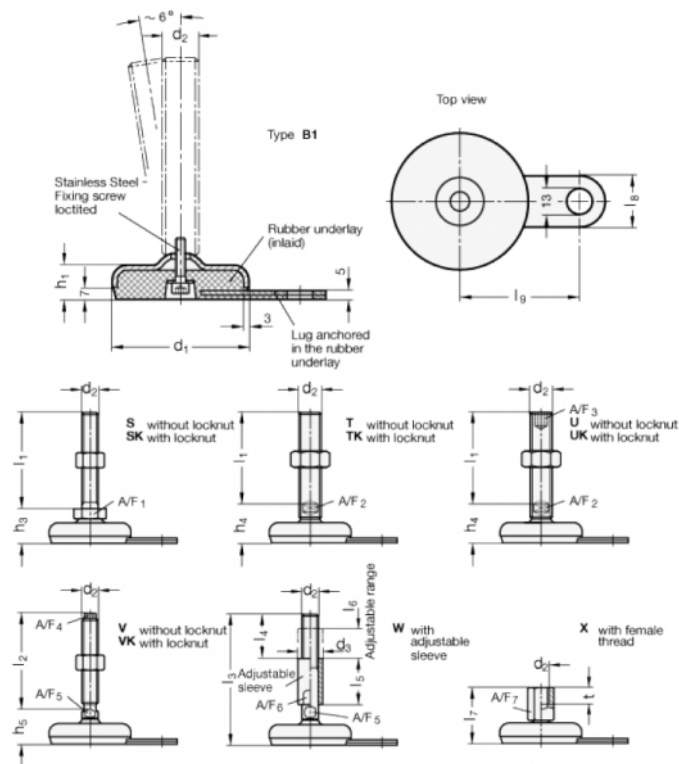

Article number: 203380M20150B1V

Description: E+G levelling foot
GN 33-80-M20-150-B1-V, Stainless steel

Note: V Without nut, External hexagon at the top, Wrench flat at the bottom

Measures

A/F4 = 13

I9 = 70

A/F5 = 16

d1 = 80

d2 = M20

h1 = 20

h4 = 32

I2 = 150

I8 = 30